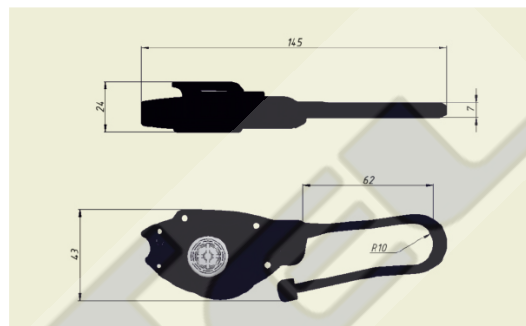

## Xoptic Kotevná svorka koncová FISH-U-CLAMP od 2mm do 5mm

Weight: 0,033 kg.  
MBL: 0,5 kN.  
Material: PA 6

Clamp for FTTH drop cable: Aerial type; Outdoor type

### APPLICATION CABLE

Fiber Optic Distribution Cable, Round-Type  $\varnothing$  2-4 mm.

Fiber Optic Drop Cable, Flat-Type: 2x3 mm.

Fiber Optic Drop Cable Flat, Figure-8 Type: 2x5 mm.

Fiber Optic Drop Cable, Flat-Type 2x3 mm.: One turn.

Fiber Optic Drop Cable, Flat-Type 2x5 mm.: One turn.